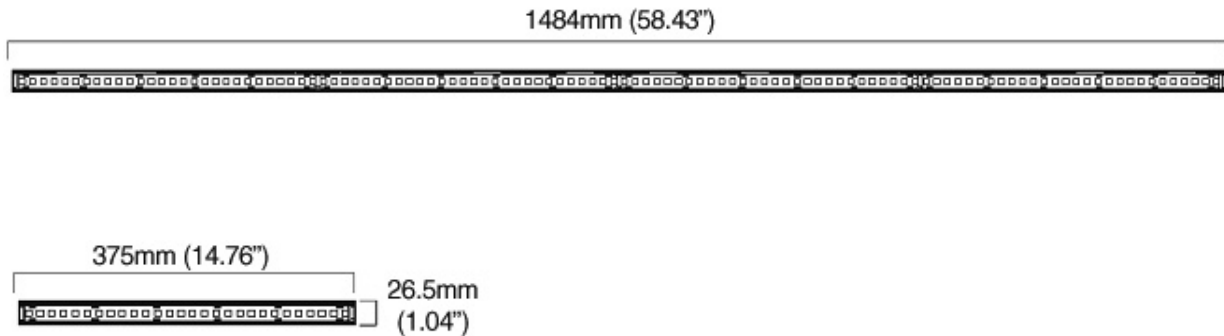

Barco MiSTRIP

Pixel pitch	13.25mm
Brightness	6100 Nit
Viewing angle	145°symmetrical
Operating temperature	-20 ->45°
Led Configuration	3-in 1 SMD RGB
Processing	15.8bit/colour
Refresh rate	800Hz
Mounting	Multiple movable M6 threads on Integrated track
D320input	Data DVI up to UXGA.SDI, HD-SDI,
Compatibility	YUV, Composite, s-Video
Weight	2.4Kgs (1484mm Strip)
Depth	excl. connector: 55mm (with 63mm)
Certifications	ETL (UL equivalent), CE,CE,CE,FCC Class A

MiSTRIP is suitable for indoor and outdoor applications.

MiSTRIP produces superior images that are exceptionally bright

MiSTRIP's metal construction is robust enough for performers to walk on, or even dance on.